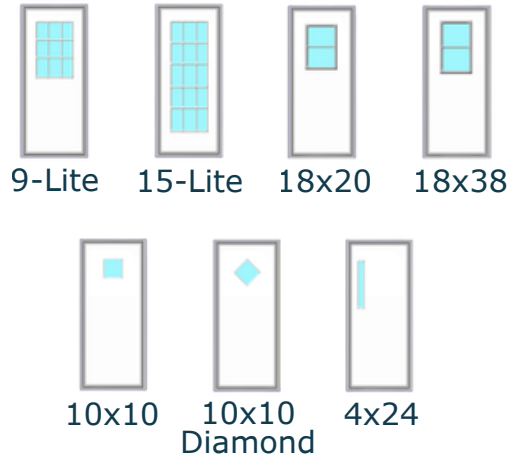

GLASS CONFIGURATIONS: